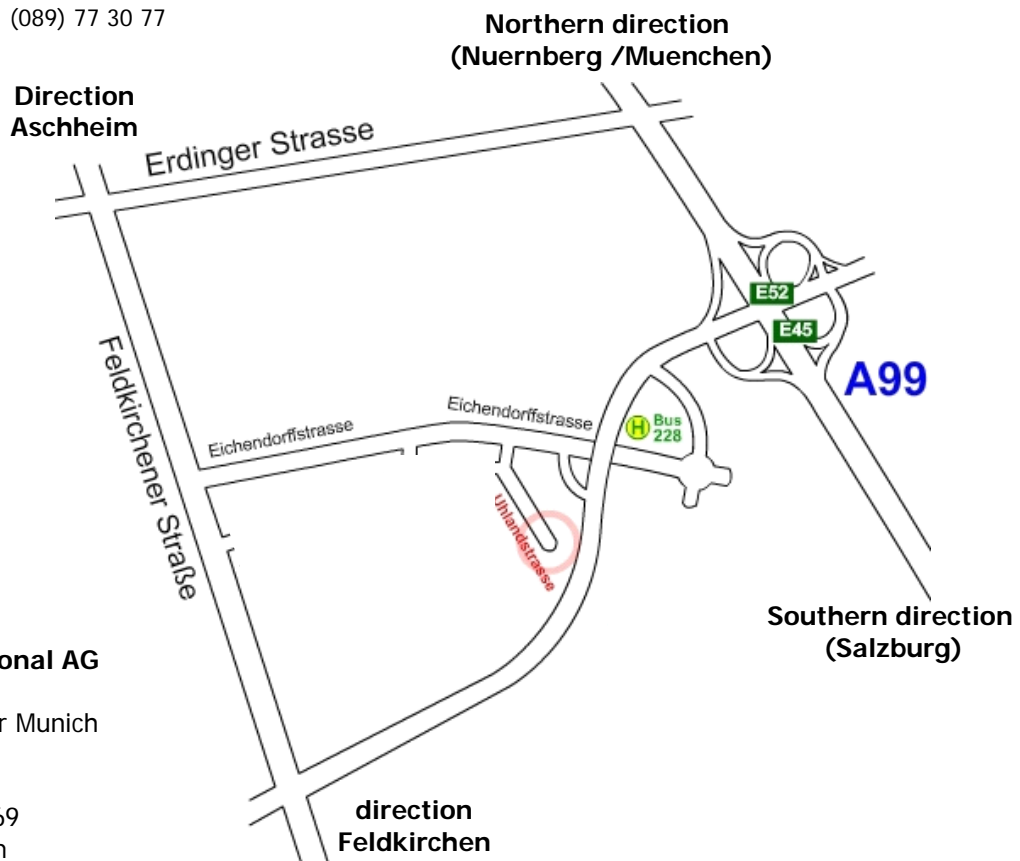

How to reach us with public transport

From Munich Airport: Take S-Bahn line 8 to Ismaning. Change to bus Nr. 228.

Via bus Nr. 228 from Ismaning in direction to „Messestadt Ost“

Exit bus at stop "Frachtpostzentrum" in Eichendorffstrasse.

From Munich Hauptbahnhof/central railway station: Take U-Bahn 2 (metro) in direction to Messestadt-Ost. Change to Bus 228 in direction to Ismaning. Leave bus at exit "Frachtpostzentrum" in Eichendorffstrasse.

Taxi-centre Munich: Tel.: (089) 77 30 77